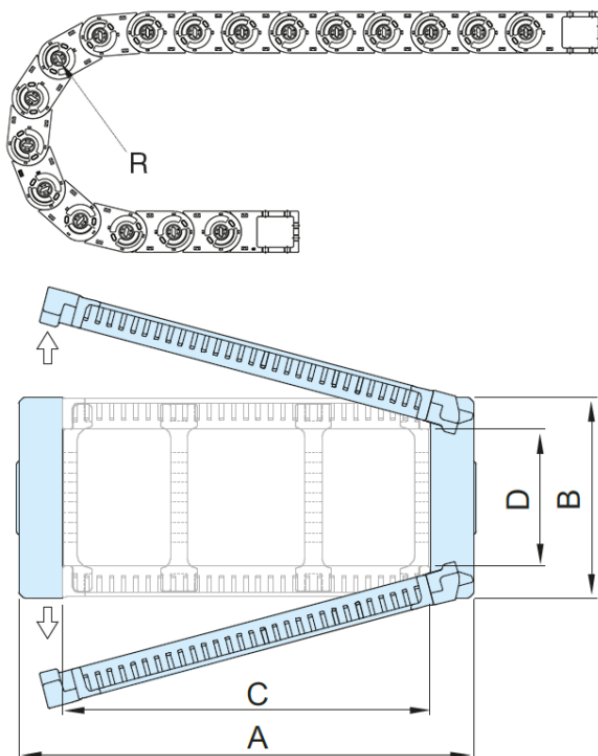

Article number: 18ST055N050R200

Description: ST Shift cable chain, ST055N.050 Radius 200- Hoved nr. (1LK)
Type ST055N.050.R200

Measures

A = 71
B = 52
C = 50
D = 40
I = 55
R = 200